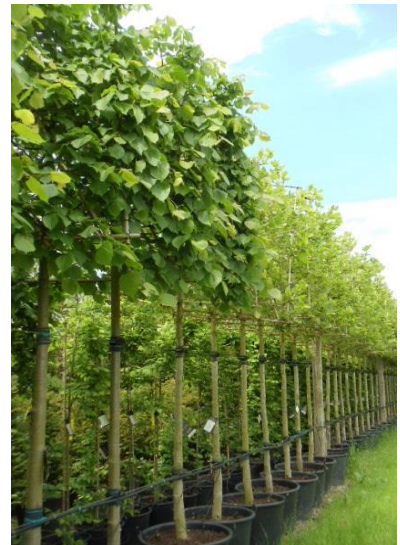

Carpinus betulus

200-225

Instant Hedging plants

To create an instant hedge these would need to be planted at two plants per metre.
Carpinus betulus (Hornbeam) has vibrant mid green leaves and makes an attractive hardy hedge. They can be clipped to create a neat formal hedge or left as a natural native hedge.

£42.50

Mature Pleached Trees

14-16+

Containerised plants

Pleached trees create screening above a fence without taking away width from the garden. We have a range of mature pleached trees available including Pyrus Chanticleer, Tilia cordata and Platanus hispanica. Our range of freshly pleached trees will be available from July.