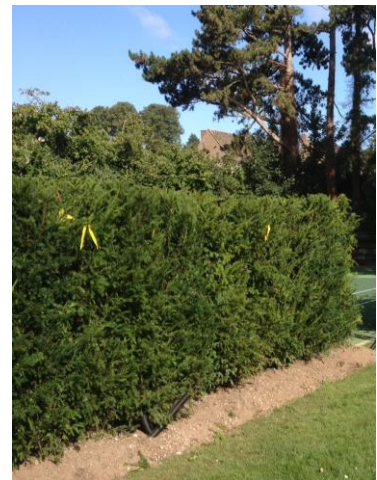

Photinia Red Robin Box Head 20-25cm 210cm clear stem, head 100cmx100cm

Photinia Red Robin Box Head is an evergreen tree providing structure and screening in the garden. Photinia's provide seasonal interest with red new growth in the spring and summer and sprays of white flowers late spring.

£545

Taxus baccata 200-225 Containerised plants

Plant 1.3 plants per metre to create an instant hedge.
Yew is a classic hedge which can be clipped to create a formal hedge. Slow growing so requires minimal clipping to keep to shape.