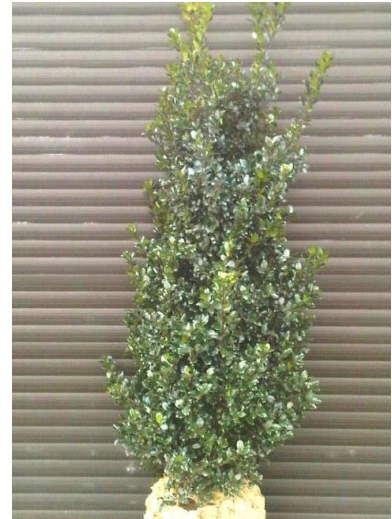

£135

Betula utilis Jacquemontii Multi Stem **250-300cm tall.** **In Pots**

Betula utilis Jacquemontii (Birch) is an excellent choice for providing light and colour in a winter garden. The bark on the trees really stands out and provides interest and the multi stem nature of these trees provides more of a block of colour in the garden than a standard tree.